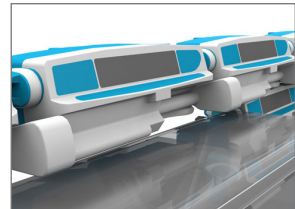

## Transporter+ Incubator Trolley

The Transporter+Plus series is a range of bespoke incubator trolleys designed for road transport, both emergency and elective. Developed in partnership with clinicians and transport teams, we translate the precise needs of the end user into highly useable and functional systems for transporting neonates.

- Designed and manufactured in stainless steel, aluminium and lightweight composites
- Transporter+Plus trolleys designed to accommodate all of the UK's most widely used incubators
- ParAid Medical's 'Easi-Lock' trolley attachments are compatible with commonly used 2-part locking devices