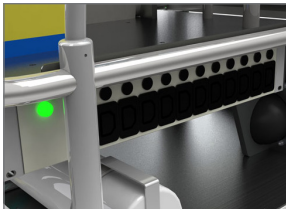

## Transporter+ Incubator Trolley

The Transporter+Plus series is a range of bespoke incubator trolleys designed for road transport, both emergency and elective. Developed in partnership with clinicians and transport teams, we translate the precise needs of the end user into highly useable and functional systems for transporting neonates.

- Designed and manufactured in stainless steel, aluminium and lightweight composites
- Transporter+Plus trolleys designed to accommodate all of the UK's most widely used incubators
- ParAid Medical's 'Easi-Lock' trolley attachments are compatible with commonly used 2-part locking devices