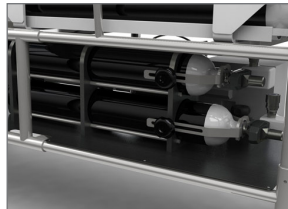

## Transporter+ Incubator Trolley

The Transporter+Plus series is a range of bespoke incubator trolleys designed for road transport, both emergency and elective. Developed in partnership with clinicians and transport teams, we translate the precise needs of the end user into highly useable and functional systems for transporting neonates.

- Designed and manufactured in stainless steel, aluminium and lightweight composites
- Transporter+Plus trolleys designed to accommodate all of the UK's most widely used incubators
- ParAid Medical's 'Easi-Lock' trolley attachments are compatible with commonly used 2-part locking devices